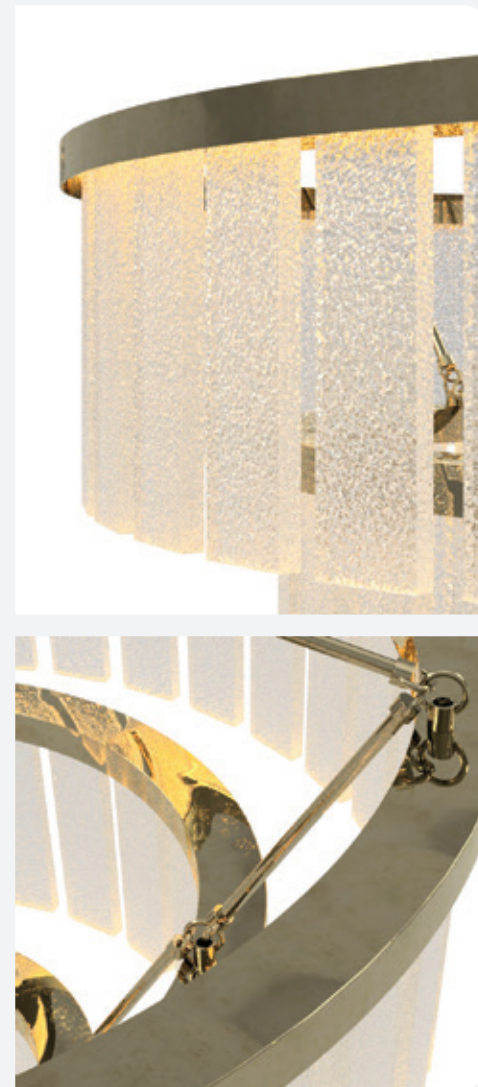

Glass Drop Round Chandelier
Dia. 29" x 56" H